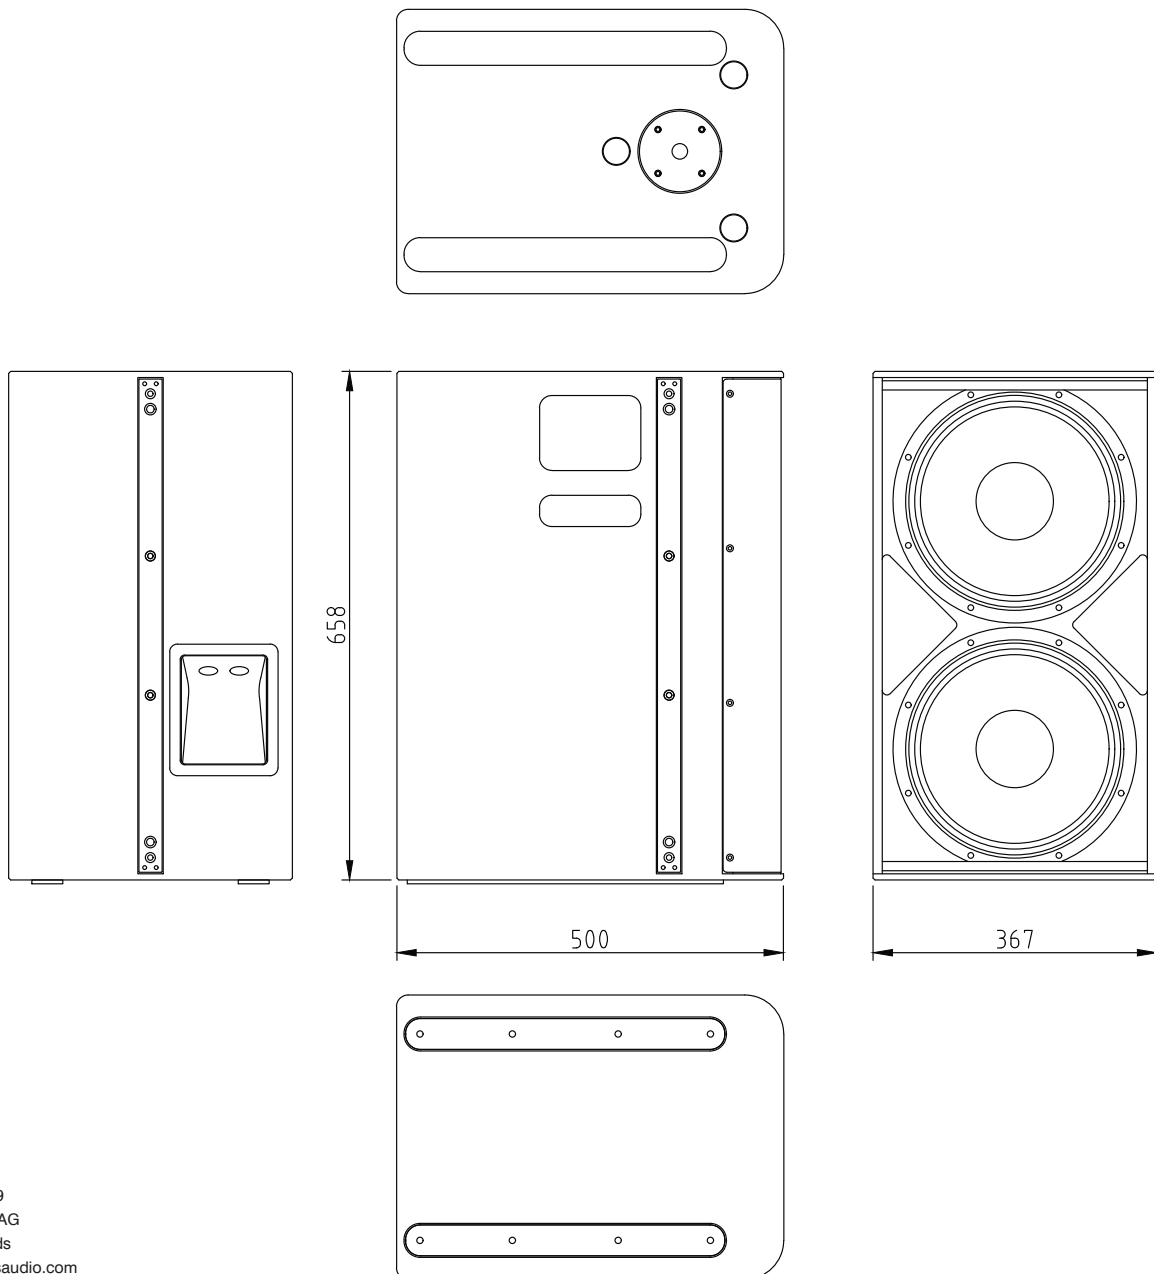

Dimensional Drawing

QB242

LF modular line-source bass column, 2x 12" Neodymium, 43 Hz - 250 Hz

Alcons Audio
De Corantijn 69
1689 AN ZWAAG
The Netherlands
E: info@alconsaudio.com
W: www.alconsaudio.com
T: +31 (0)229 28 30 90